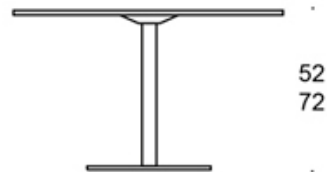

---

**MATERIAL DESCRIPTION:**

**Table top:** birch, beech, oak, laminate (white, grey, birch).

**Base:** grey, white, black, chrome or Inspiring Colours.

---

**PRODUCT CODE NUMBER:**

**494Y70** = ø 70 cm

**494Y85** = ø 85 cm

**494Y105** = ø 105 cm

**494Y120** = ø 120 cm

**4940909Q** = 90x90 cm

---

**CARBON FOOTPRINT:**

**Spot 949CSR/85/KO/57 (table base with castors):** 33 kg

CO<sub>2</sub>e

Dimensional drawing: