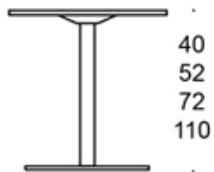

---

**MATERIAL DESCRIPTION:**

**Table top:** birch, beech, oak, laminate (white, grey, birch).

**Base:** grey, white, black, chrome or Inspiring Colours.

---

**PRODUCT CODE NUMBER:**

**494Y70** = ø 70 cm

**494Y85** = ø 85 cm

**494Y105** = ø 105 cm

**494Y120** = ø 120 cm

**4940909Q** = 90x90 cm

---

**CARBON FOOTPRINT:**

**Spot 949CSR/85/KO/57 (table base with castors):** 33 kg

CO<sub>2</sub>e

Dimensional drawing: