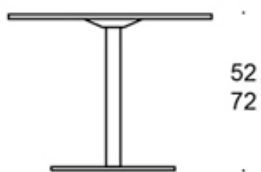

Dimensional drawing:

494Y70