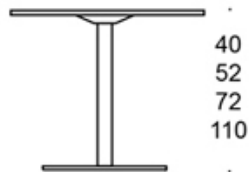

---

**MATERIAL DESCRIPTION:**

**Table top:** birch, beech, oak, laminate (white, grey, birch).

**Base:** grey, white, black, chrome or Inspiring Colours.

---

**PRODUCT CODE NUMBER:**

**494Y70** = ø 70 cm

**494Y85** = ø 85 cm

**494Y105** = ø 105 cm

**494Y120** = ø 120 cm

**4940909Q** = 90x90 cm

---

**CARBON FOOTPRINT:**

**Spot 949CSR/85/KO/57 (table base with castors):** 33 kg

CO<sub>2</sub>e

Dimensional drawing: