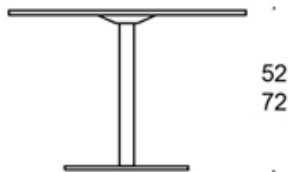

---

**MATERIAL DESCRIPTION:**

**Table top:** birch, beech, oak, laminate (white, grey, birch).

**Base:** grey, white, black, chrome or Inspiring Colours.

---

**PRODUCT CODE NUMBER:**

**494Y70** = ø 70 cm

**494Y85** = ø 85 cm

**494Y105** = ø 105 cm

**494Y120** = ø 120 cm

**4940909Q** = 90x90 cm

---

**CARBON FOOTPRINT:**

**Spot 949CSR/85/KO/57 (table base with castors):** 33 kg

CO<sub>2</sub>e

Dimensional drawing: