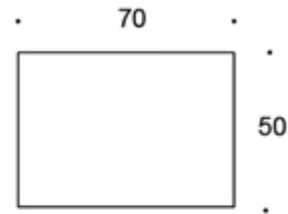

---

**MATERIAL DESCRIPTION:**

**Height adjustable base:** chrome, painted white, black or grey

**Table top:** birch, beech, oak, laminate (white, grey, birch)

---

**PRODUCT CODE NUMBER:**

**494Y70** = ø 70 cm

**494Y85** = ø 85 cm

**4940705** = 70x50 cm

---

**ACCESSORIES:**

Base with castors and modesty panel/desk screen

---

**ADJUSTMENTS:**

**Height adjustable base (gas spring):** adjustment range  
67-111 cm (glides), 69-113 cm (castors)

Dimensional drawing:

494Y85

494Y70

4940705

67-111  
69-113