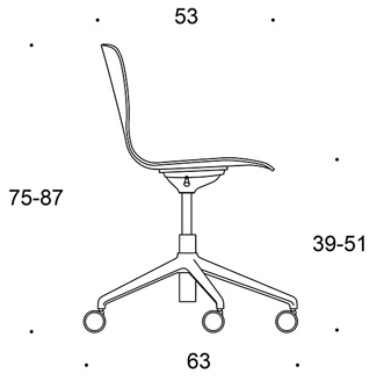

Sola

Universal chair with five star base and height adjustment

Design — Antti Kotilainen

Sola universal chair with castors and height adjustment is especially suitable for small meeting rooms and for short term working. The seat height can be easily adjusted and the tilt mechanism offers additional sitting comfort.

378RGS (RGSC/RGSBC/RGSD) = five star base with castors and height adjustment, without upholstery, with armrests

BC = upholstered seat and backrest

C = upholstered seat

D = fully upholstered

G = tilt mechanism

FABRIC CONSUMPTION:

Seat: 0.5 m / 2 pcs

Seat and backrest: 0.85 m / 2 pcs

Fully upholstered: 0.9 m

Dimensional drawing:

377RGS (RGSC/RGSBC/RGSD)

378RGS (RGSC/RGSBC/RGSD)