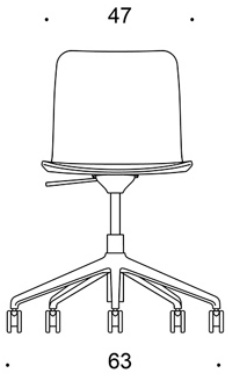

378RGS (RGSC/RGSBC/RGSD) = five star base with castors and height adjustment, without upholstery, with armrests

BC = upholstered seat and backrest

C = upholstered seat

D = fully upholstered

G = tilt mechanism

FABRIC CONSUMPTION:

Seat: 0.5 m / 2 pcs

Seat and backrest: 0.85 m / 2 pcs

Fully upholstered: 0.9 m

Dimensional drawing:

377RGS (RGSC/RGSBC/RGSD)

378RGS (RGSC/RGSBC/RGSD)