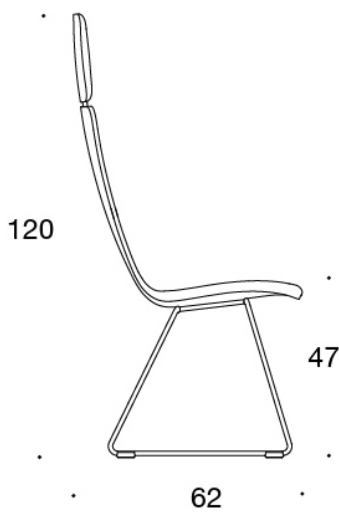

Sola

Conference chair with sled base

Design — Antti Kotilainen

The Sola conference chair with a sled base looks light in any space. It is available with both a low and high backrest. The seating comfort of the Sola chair guarantees comfort even in long meetings. The Sola conference chair is available with a number of different base options.

MATERIAL DESCRIPTION:

Upholstery: fully upholstered.

Base: white, black, chrome or Inspiring Colours.

PRODUCT CODE NUMBER:

377DND = low backrest, sled base, fully upholstered,
without armrests

377DNKD (H) = high backrest, sled base, fully upholstered,
without armrests

378DNDV = low backrest, sled base, fully upholstered,
upholstered armrests

378DNKDV (H) = high backrest, sled base, fully
upholstered, upholstered armrests

H = headrest

FABRIC CONSUMPTION:

Low backrest 0.9 m, high backrest 1.1 m

Upholstered armrests 0.8 m, headrest 0.4 m

Dimensional drawing:

377DND

378DNDV

377DNKD

378DNKDV

377 DNKDH

378DNKDVH