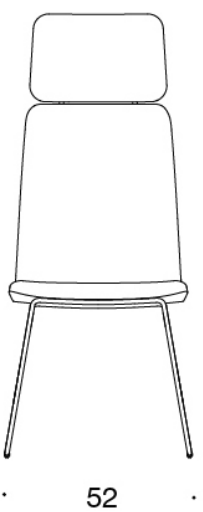

Sola

Conference chair with sled base

Design — Antti Kotilainen

The Sola conference chair with a sled base looks light in any space. It is available with both a low and high backrest. The seating comfort of the Sola chair guarantees comfort even in long meetings. The Sola conference chair is available with a number of different base options.

MATERIAL DESCRIPTION:

Upholstery: fully upholstered.

Base: white, black, chrome or Inspiring Colours.

PRODUCT CODE NUMBER:

377DND = low backrest, sled base, fully upholstered,
without armrests

377DNKD (H) = high backrest, sled base, fully upholstered,
without armrests

378DNDV = low backrest, sled base, fully upholstered,
upholstered armrests

378DNKDV (H) = high backrest, sled base, fully
upholstered, upholstered armrests

H = headrest

FABRIC CONSUMPTION:

Low backrest 0.9 m, high backrest 1.1 m

Upholstered armrests 0.8 m, headrest 0.4 m

Dimensional drawing:

377DND

378DNDV

377DNKD

378DNKDV

377 DNKDH

378DNKDVH