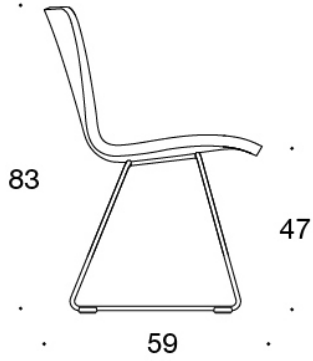

378DNDV = low backrest, sled base, fully upholstered,
upholstered armrests

378DNKDV (H) = high backrest, sled base, fully
upholstered, upholstered armrests

H = headrest

FABRIC CONSUMPTION:

Low backrest 0.9 m, high backrest 1.1 m

Upholstered armrests 0.8 m, headrest 0.4 m

Dimensional drawing:

377DND

378DNDV

377DNKD

378DNKDV

377 DNKDH

378DNKDVH