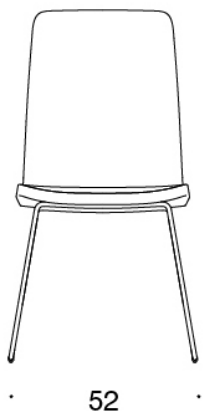

Sola

Conference chair with sled base

Design — Antti Kotilainen

The Sola conference chair with a sled base looks light in any space. It is available with both a low and high backrest. The seating comfort of the Sola chair guarantees comfort even in long meetings. The Sola conference chair is available with a number of different base options.

MATERIAL DESCRIPTION:

Upholstery: fully upholstered.

Base: white, black, chrome or Inspiring Colours.

PRODUCT CODE NUMBER:

377DND = low backrest, sled base, fully upholstered,
without armrests

377DNKD (H) = high backrest, sled base, fully upholstered,
without armrests

378DNDV = low backrest, sled base, fully upholstered,
upholstered armrests

378DNKDV (H) = high backrest, sled base, fully
upholstered, upholstered armrests

H = headrest

FABRIC CONSUMPTION:

Low backrest 0.9 m, high backrest 1.1 m

Upholstered armrests 0.8 m, headrest 0.4 m

Dimensional drawing:

377DND

378DNDV

377DNKD

378DNKDV

377 DNKDH

378DNKDVH