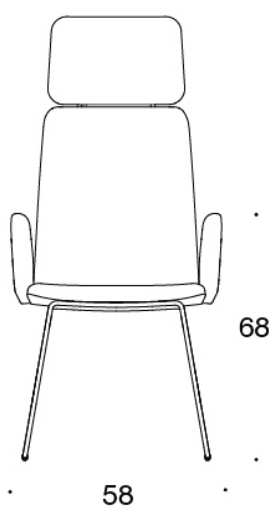

Sola

Conference chair with sled base

Design — Antti Kotilainen

The Sola conference chair with a sled base looks light in any space. It is available with both a low and high backrest. The seating comfort of the Sola chair guarantees comfort even in long meetings. The Sola conference chair is available with a number of different base options.

MATERIAL DESCRIPTION:

Upholstery: fully upholstered.

Base: white, black, chrome or Inspiring Colours.

PRODUCT CODE NUMBER:

377DND = low backrest, sled base, fully upholstered,
without armrests

377DNKD (H) = high backrest, sled base, fully upholstered,
without armrests

378DNDV = low backrest, sled base, fully upholstered,
upholstered armrests

378DNKDV (H) = high backrest, sled base, fully
upholstered, upholstered armrests

H = headrest

FABRIC CONSUMPTION:

Low backrest 0.9 m, high backrest 1.1 m

Upholstered armrests 0.8 m, headrest 0.4 m

Dimensional drawing:

377DND

378DNDV

377DNKD

378DNKDV

377 DNKDH

378DNKDVH