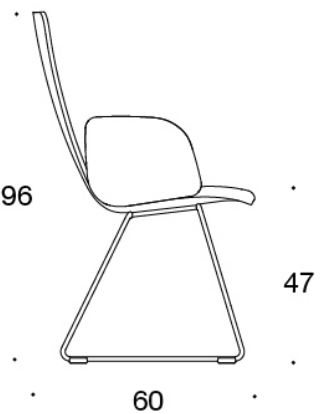

378DNDV = low backrest, sled base, fully upholstered,
upholstered armrests

378DNKDV (H) = high backrest, sled base, fully
upholstered, upholstered armrests

H = headrest

FABRIC CONSUMPTION:

Low backrest 0.9 m, high backrest 1.1 m

Upholstered armrests 0.8 m, headrest 0.4 m

Dimensional drawing:

377DND

378DNDV

377DNKD

378DNKDV

377 DNKDH

378DNKDVH