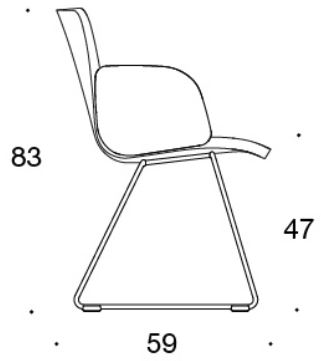

378DNDV = low backrest, sled base, fully upholstered,
upholstered armrests

378DNKDV (H) = high backrest, sled base, fully
upholstered, upholstered armrests

H = headrest

FABRIC CONSUMPTION:

Low backrest 0.9 m, high backrest 1.1 m

Upholstered armrests 0.8 m, headrest 0.4 m

Dimensional drawing:

377DND

378DNDV

377DNKD

378DNKDV

377 DNKDH

378DNKDVH