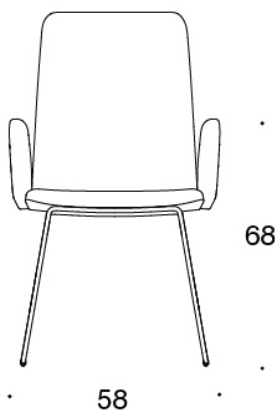

378DNDV = low backrest, sled base, fully upholstered,
upholstered armrests

378DNKDV (H) = high backrest, sled base, fully
upholstered, upholstered armrests

H = headrest

FABRIC CONSUMPTION:

Low backrest 0.9 m, high backrest 1.1 m

Upholstered armrests 0.8 m, headrest 0.4 m

Dimensional drawing:

377DND

378DNDV

377DNKD

378DNKDV

377 DNKDH

378DNKDVH