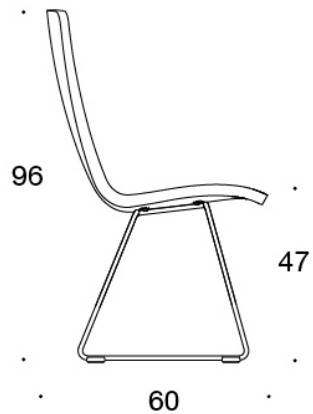

378DNDV = low backrest, sled base, fully upholstered,
upholstered armrests

378DNKDV (H) = high backrest, sled base, fully
upholstered, upholstered armrests

H = headrest

FABRIC CONSUMPTION:

Low backrest 0.9 m, high backrest 1.1 m

Upholstered armrests 0.8 m, headrest 0.4 m

Dimensional drawing:

377DND

378DNDV

377DNKD

378DNKDV

377 DNKDH

378DNKDVH