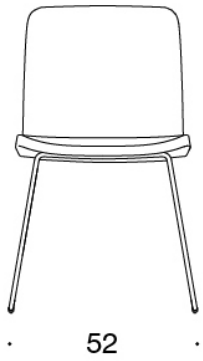

Sola

Conference chair with sled base

Design — Antti Kotilainen

The Sola conference chair with a sled base looks light in any space. It is available with both a low and high backrest. The seating comfort of the Sola chair guarantees comfort even in long meetings. The Sola conference chair is available with a number of different base options.

MATERIAL DESCRIPTION:

Upholstery: fully upholstered.

Base: white, black, chrome or Inspiring Colours.

PRODUCT CODE NUMBER:

377DND = low backrest, sled base, fully upholstered,
without armrests

377DNKD (H) = high backrest, sled base, fully upholstered,
without armrests

378DNDV = low backrest, sled base, fully upholstered,
upholstered armrests

378DNKDV (H) = high backrest, sled base, fully
upholstered, upholstered armrests

H = headrest

FABRIC CONSUMPTION:

Low backrest 0.9 m, high backrest 1.1 m

Upholstered armrests 0.8 m, headrest 0.4 m

Dimensional drawing:

377DND

378DNDV

377DNKD

378DNKDV

377 DNKDH

378DNKDVH