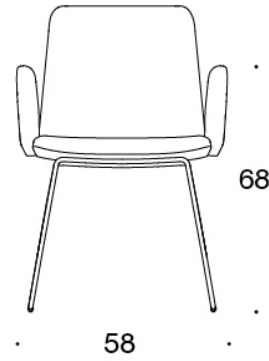

MATERIAL DESCRIPTION:

Upholstery: fully upholstered.

Base: white, black, chrome or Inspiring Colours.

PRODUCT CODE NUMBER:

377DND = low backrest, sled base, fully upholstered,
without armrests

377DNKD (H) = high backrest, sled base, fully upholstered,
without armrests

378DNDV = low backrest, sled base, fully upholstered,
upholstered armrests

378DNKDV (H) = high backrest, sled base, fully
upholstered, upholstered armrests

H = headrest

FABRIC CONSUMPTION:

Low backrest 0.9 m, high backrest 1.1 m

Upholstered armrests 0.8 m, headrest 0.4 m

Dimensional drawing:

377DND

378DNDV

377DNKD

378DNKDV

377 DNKDH

378DNKDVH