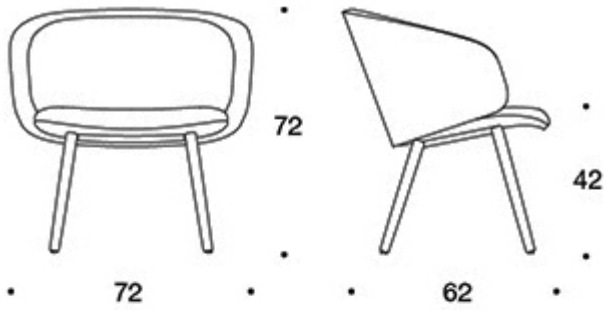

---

**MATERIAL DESCRIPTION:**

**Upholstery:** fully upholstered.

**Legs:** ash, stained ash or oak.

Felt glides.

---

**PRODUCT CODE NUMBER:**

**378PLD** = low backrest, upholstered armrests, wooden four leg base, fully upholstered

**378PLDK** = high backrest, upholstered armrests, wooden four leg base, fully upholstered

---

**FABRIC CONSUMPTION:**

**Low backrest:** 2.25 m

**High backrest:** 2.35 m

Dimensional drawing:

378PLD

378PLDK