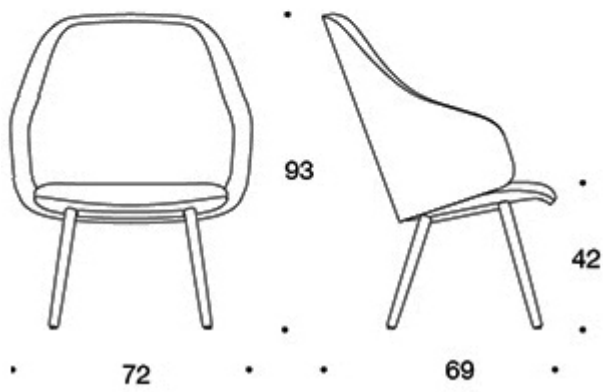

---

**MATERIAL DESCRIPTION:**

**Upholstery:** fully upholstered.

**Legs:** ash, stained ash or oak.

Felt glides.

---

**PRODUCT CODE NUMBER:**

**378PLD** = low backrest, upholstered armrests, wooden four leg base, fully upholstered

**378PLDK** = high backrest, upholstered armrests, wooden four leg base, fully upholstered

---

**FABRIC CONSUMPTION:**

**Low backrest:** 2.25 m

**High backrest:** 2.35 m

Dimensional drawing:

378PLD

378PLDK