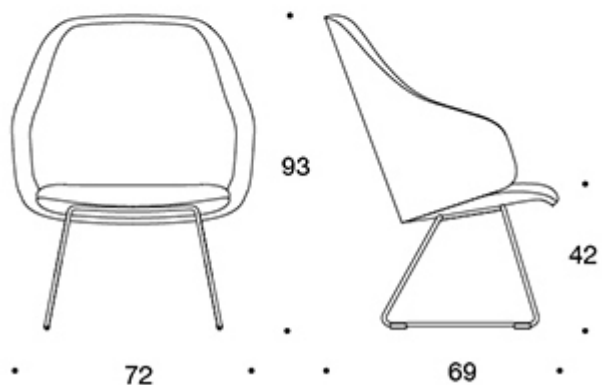

Sola

Easy chair with sled base and armrests

Design — Antti Kotilainen

The Sola lounge chair with metal sled base and armrests is available with both a low and high back. The finished, easily approachable shape of the chairs allows them to be used naturally in various lounge and meeting areas.

MATERIAL DESCRIPTION:

Upholstery: fully upholstered.

Base: white, black, chrome or Inspiring Colours.

Felt glides.

PRODUCT CODE NUMBER:

378DLD = low backrest, upholstered armrests, sled base,
fully upholstered

378DLDK = high backrest, upholstered armrests, sled base,
fully upholstered

FABRIC CONSUMPTION:

Low backrest: 2.25 m

High backrest: 2.35 m

Dimensional drawing:

378DLD

378DLDK