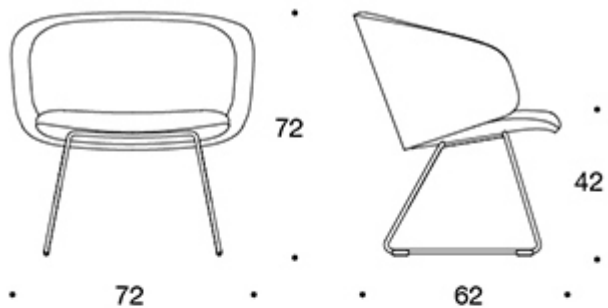

Sola

Easy chair with sled base and armrests

Design — Antti Kotilainen

The Sola lounge chair with metal sled base and armrests is available with both a low and high back. The finished, easily approachable shape of the chairs allows them to be used naturally in various lounge and meeting areas.

MATERIAL DESCRIPTION:

Upholstery: fully upholstered.

Base: white, black, chrome or Inspiring Colours.

Felt glides.

PRODUCT CODE NUMBER:

378DLD = low backrest, upholstered armrests, sled base,
fully upholstered

378DLDK = high backrest, upholstered armrests, sled base,
fully upholstered

FABRIC CONSUMPTION:

Low backrest: 2.25 m

High backrest: 2.35 m

Dimensional drawing:

378DLD

378DLDK