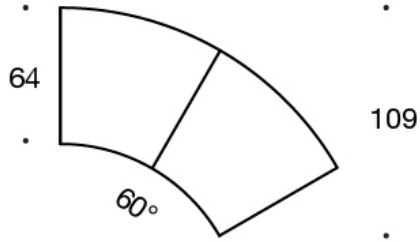

Dimensional drawing 2:

343RAA