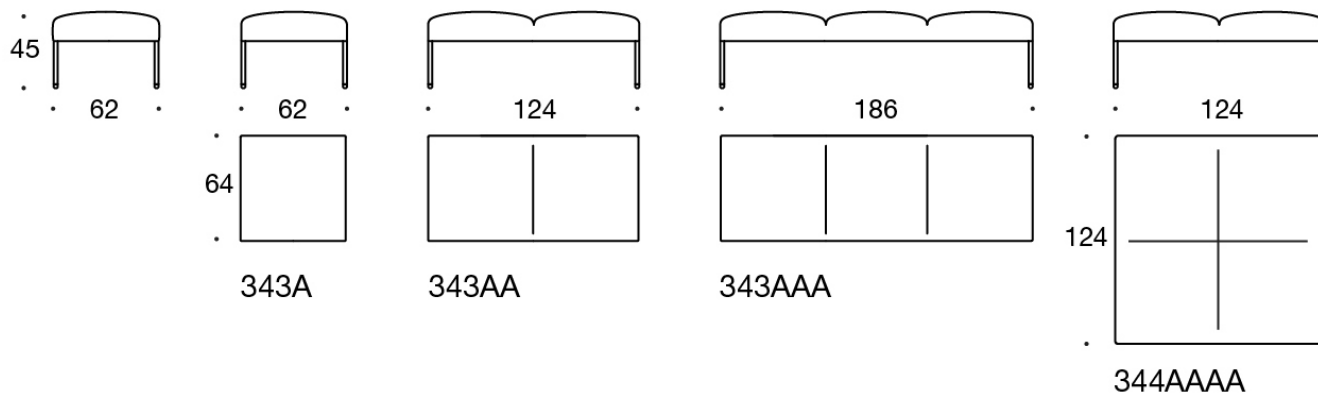

343AAA = three-seater bench

343AAAA = four-seater bench (square)

343RA = corner bench 90°

343RAA = bench 60°

343RAAA = bench 90°

ACCESSORIES:

Power outlet (230V + charging USB)

Dimensional drawing:

Dimensional drawing 2:

343RA

343RAA

343RAAA