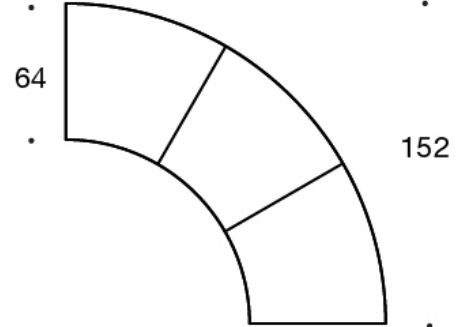

Dimensional drawing 2:

343RAA

343RAAA