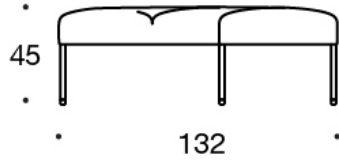

343AAA = three-seater bench

343AAAA = four-seater bench (square)

343RA = corner bench 90°

343RAA = bench 60°

343RAAA = bench 90°

ACCESSORIES:

Power outlet (230V + charging USB)

Dimensional drawing:

Dimensional drawing 2:

343RA

343RAA

343RAAA