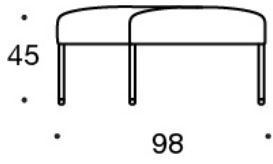

Dimensional drawing 2:

343RA