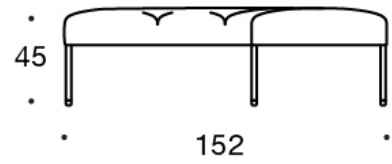

Dimensional drawing 2:

343RAA

343RAAA