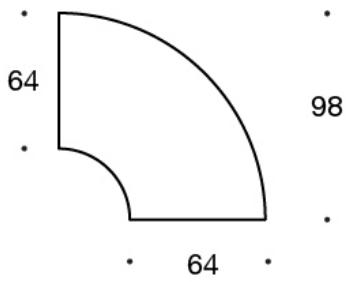

Dimensional drawing 2:

343RA