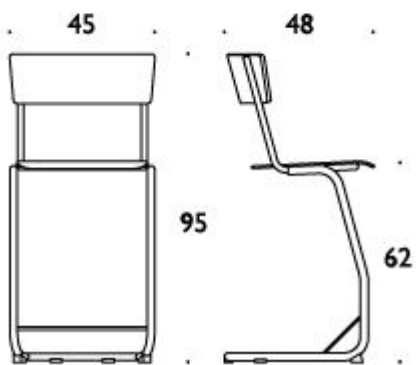

Dimensional drawing:

OT62