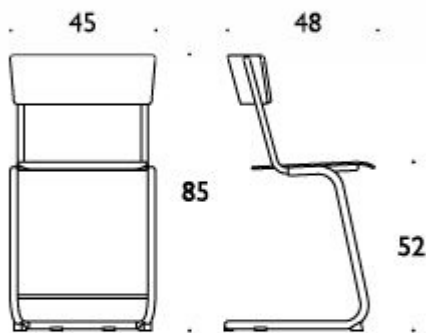

Dimensional drawing:

OT52