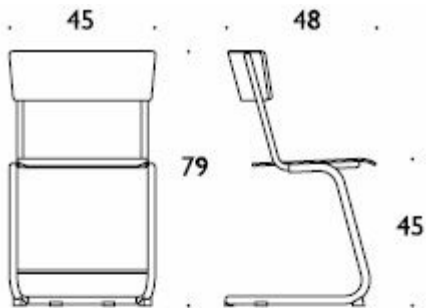

OT45

OT52

OT62

---

**ACCESSORIES:**

Adjustable foot support (3 heights).

---

**WEIGHT:**

6.0-7.5 kg (OT45-OT62)

---

**DIMENSIONS:**

OT45 width=45 cm, depth=40 cm, sitting height=45 cm

OT52 width=45 cm, depth=40 cm, sitting height=52 cm

OT62 width=45 cm, depth=40 cm, sitting height=62 cm

Dimensional drawing: