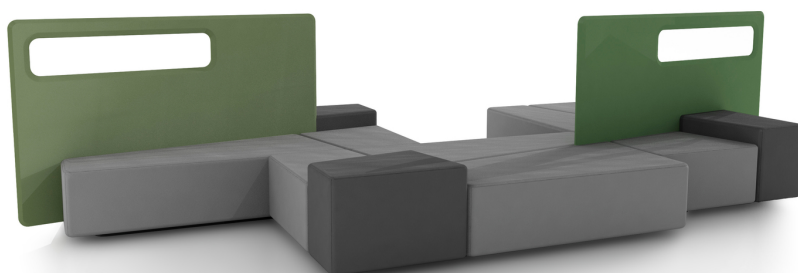

Diagonal

Bench

Design — o4i Design Studio

Diagonal is both a sofa and a room divider. The furniture consists of four seats of different shapes, to which a screen can be connected. One of the sofa elements is higher than the others, providing a side table for a computer, for example. Diagonal is a great piece of furniture for spacious lobby areas.

MATERIAL DESCRIPTION:

Seat: upholstered

Base: black.

Screen: fully upholstered.

PRODUCT CODE NUMBER:

389 = seating island

787 = low screen

789 = high screen

FABRIC CONSUMPTION:

Sofa 389: 8.6 m

Screen 787: 4.0 m

Screen 789: 4.0 m

Seat 1: 1.6 m

Seat 2: 3.2 m

Seat 3: 2.9 m

Seat 4: 1.6 m