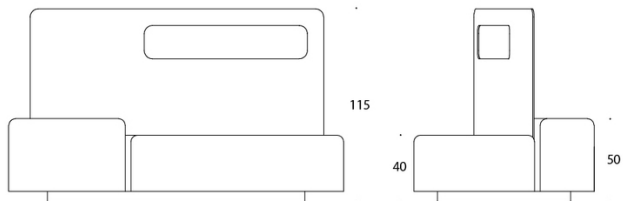

Diagonal

Bench

Design — o4i Design Studio

Diagonal is both a sofa and a room divider. The furniture consists of four seats of different shapes, to which a screen can be connected. One of the sofa elements is higher than the others, providing a side table for a computer, for example. Diagonal is a great piece of furniture for spacious lobby areas.

MATERIAL DESCRIPTION:

Seat: upholstered

Base: black.

Screen: fully upholstered.

PRODUCT CODE NUMBER:

389 = seating island

787 = low screen

789 = high screen

FABRIC CONSUMPTION:

Sofa 389: 8.6 m

Screen 787: 4.0 m

Screen 789: 4.0 m

Seat 1: 1.6 m

Seat 2: 3.2 m

Seat 3: 2.9 m

Seat 4: 1.6 m

Dimensional drawing:

389 sohva / soffa / sofa
789 seinäke / skärm / screen

389 sohva / soffa / sofa
787 seinäke / skärm / screen

389 sohva / soffa / sofa