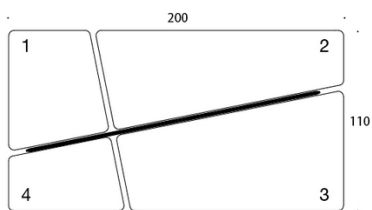

Dimensional drawing:

389 sohva / soffa / sofa
789 seinäke / skärm / screen