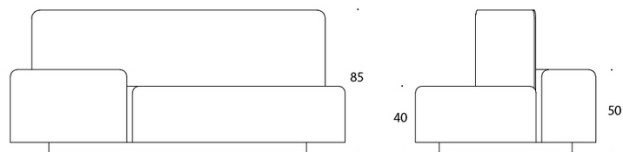

Diagonal

Bench

Design — o4i Design Studio

Diagonal is both a sofa and a room divider. The furniture consists of four seats of different shapes, to which a screen can be connected. One of the sofa elements is higher than the others, providing a side table for a computer, for example. Diagonal is a great piece of furniture for spacious lobby areas.

MATERIAL DESCRIPTION:

Seat: upholstered

Base: black.

Screen: fully upholstered.

PRODUCT CODE NUMBER:

389 = seating island

787 = low screen

789 = high screen

FABRIC CONSUMPTION:

Sofa 389: 8.6 m

Screen 787: 4.0 m

Screen 789: 4.0 m

Seat 1: 1.6 m

Seat 2: 3.2 m

Seat 3: 2.9 m

Seat 4: 1.6 m

Dimensional drawing:

389 sohva / soffa / sofa
789 seinäke / skärm / screen

389 sohva / soffa / sofa
787 seinäke / skärm / screen

389 sohva / soffa / sofa