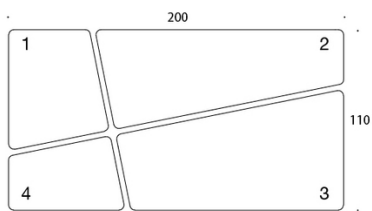

389 sohva / soffa / sofa