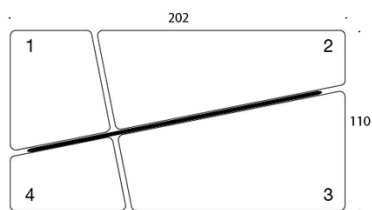

389 sohva / soffa / sofa
787 seinäke / skärm / screen