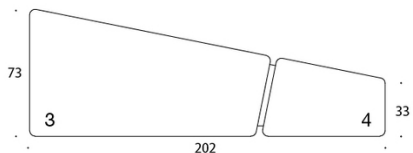

385 sohva / sofa / sofa