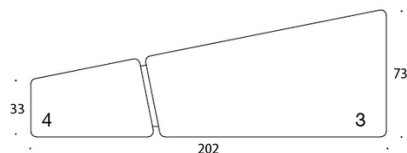

386 sohva / sofa / sofa