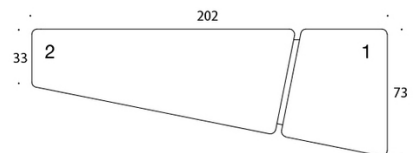

387 sohva / sofa / sofa