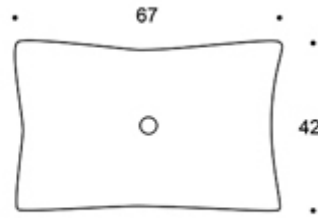

PRODUCT CODE NUMBER:

331PS = decorative cushion with button, 67x42 cm

331PM = decorative cushion with button, 42x42 cm

331PL = decorative cushion with button, 50x50 cm

FABRIC CONSUMPTION:

331PS: 0.8 m

331PM: 0.6 m

331PL: 0.7 m

Dimensional drawing:

331PL

331PM

331PS