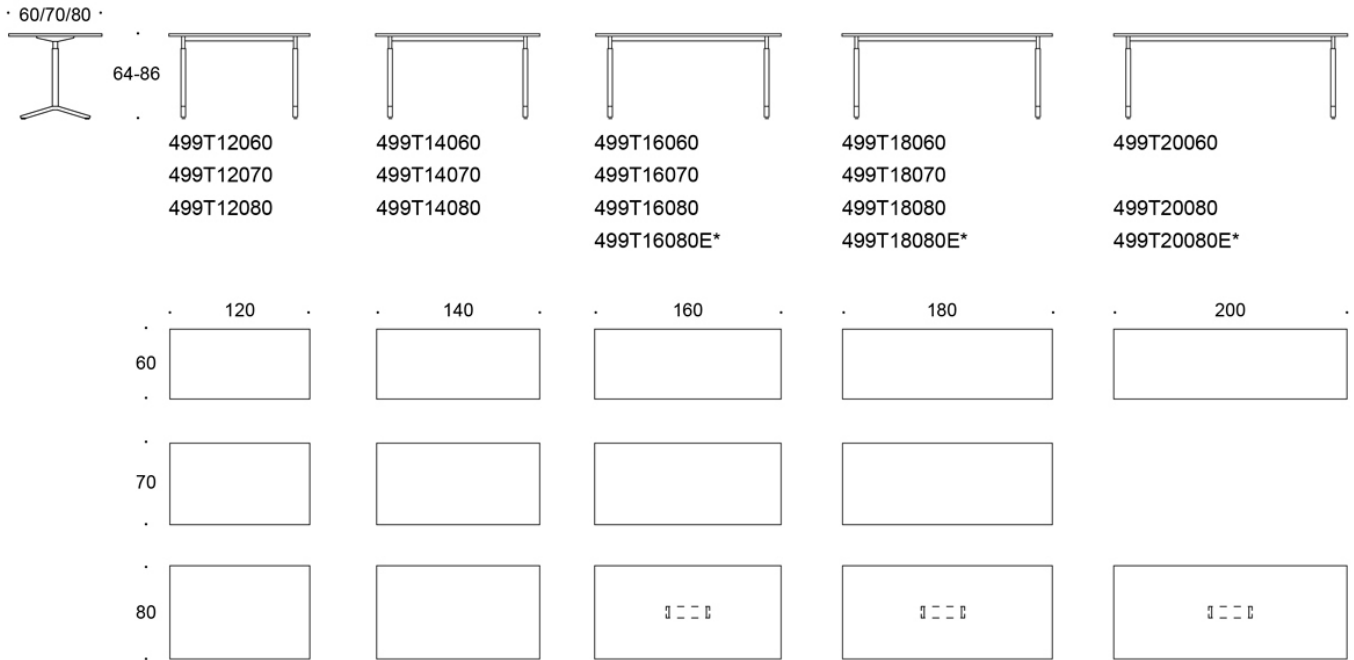

Height adjustment screws: white.

PRODUCT CODE NUMBER:

499T

ACCESSORIES:

Power outlet, frame and lid: white.

ADJUSTMENTS:

Manual height adjustment with 64 - 86 cm.

ADJUSTMENT RANGE:

Manual height adjustment 64 - 86 cm.

ECOLOGICAL FEATURES:

Eco Alku tables with swan label available for limited size and material variations.

DIMENSIONS:

Leg tube 40x40 mm

Dimensional drawing:

E* = with power outlet, E3 = 30 cm, E6 = 60 cm