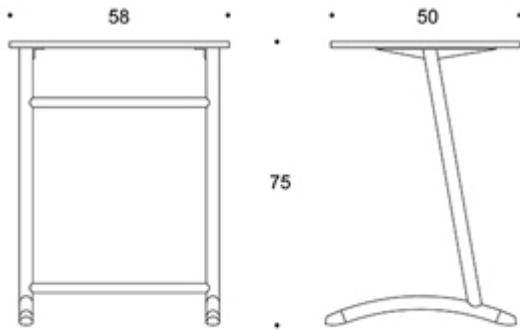

**Table tops:** birch laminate

**Base:** grey

---

**PRODUCT CODE NUMBER:**

OPAQD

Dimensional drawing:

OPAQD