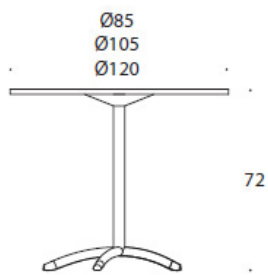

MATERIAL DESCRIPTION:

Table top diameters (Aktiv OP850): 85, 105 or 120 cm.

Table tops (Aktiv OP860): 140x70, 180x70, 120x80, 140x80, 160x80, 180x80 cm.

Top materials: birch, beech, oak, laminated.

Laminates: birch, beech, grey, middle grey.

Base: grey or chromed.

Fixed height 72 cm.

PRODUCT CODE NUMBER:

OP860

OP850

ACCESSORIES:

Aktiv OP850: Hanging support 321RL for one chair, black.

Aktiv OP860: Hanging support OPTR7/OPTR8 for two chairs, black.

Dimensional drawing:

OP860

OP850