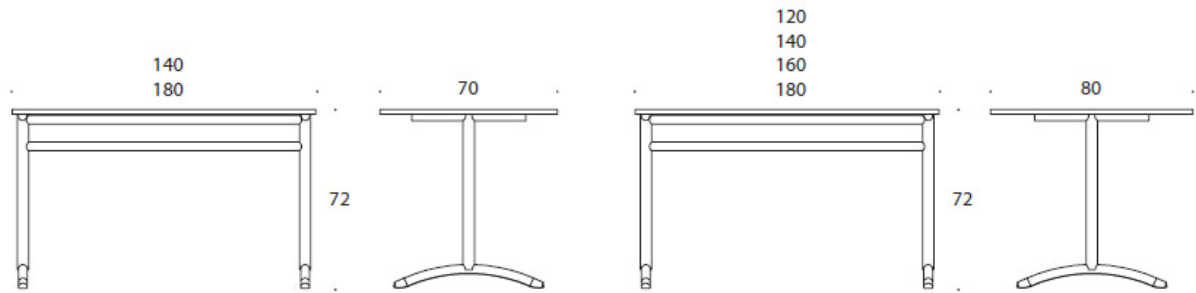

MATERIAL DESCRIPTION:

Table top diameters (Aktiv OP850): 85, 105 or 120 cm.

Table tops (Aktiv OP860): 140x70, 180x70, 120x80, 140x80, 160x80, 180x80 cm.

Top materials: birch, beech, oak, laminated.

Laminates: birch, beech, grey, middle grey.

Base: grey or chromed.

Fixed height 72 cm.

PRODUCT CODE NUMBER:

OP860

OP850

ACCESSORIES:

Aktiv OP850: Hanging support 321RL for one chair, black.

Aktiv OP860: Hanging support OPTR7/OPTR8 for two chairs, black.

Dimensional drawing:

OP860

OP850